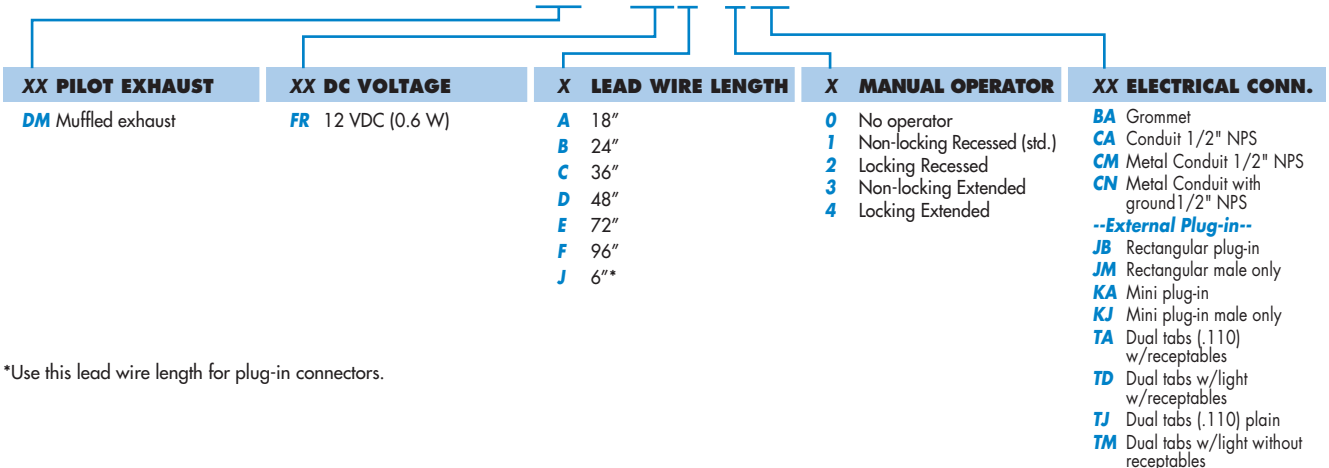

HOW TO ORDER

52A - XX - XXX - (XX - DXXX - XXX) SEE BELOW

4XXA - XXX - XX - DXXX - XXX

*Does not apply to 3 positions valves
**Accepts manifold body only

SOLENOID PILOT VALVE OPTIONS

XX - DXXX - XXX

*Use this lead wire length for plug-in connectors.