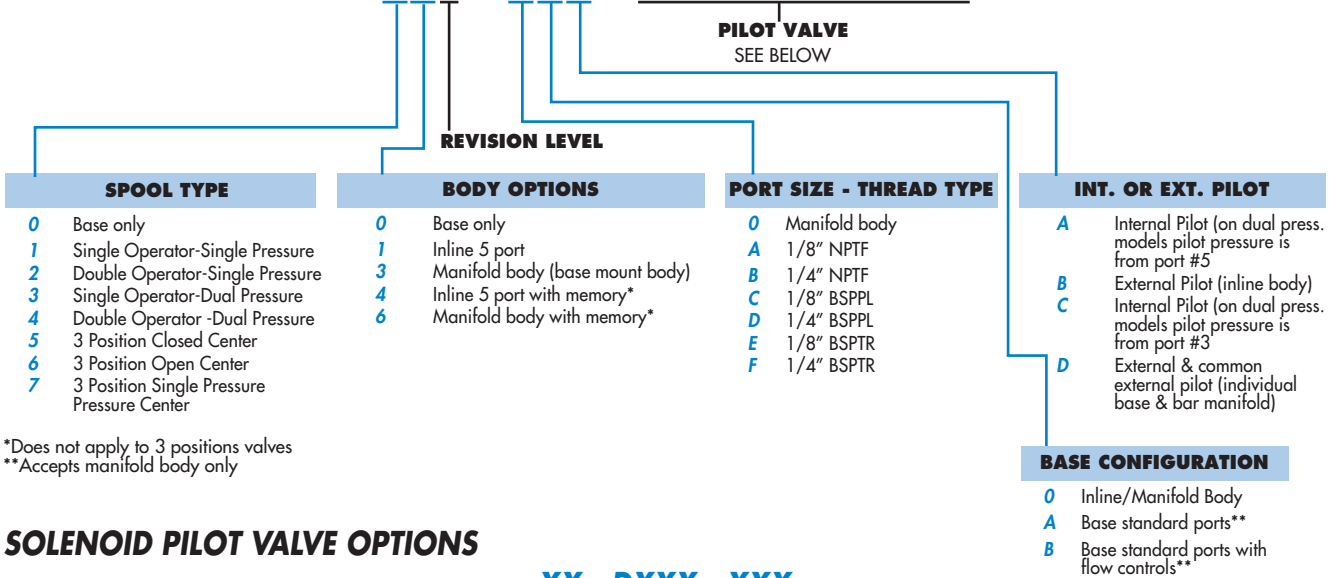

HOW TO ORDER

52A - XX - XXX - (XX - DXXX - XXX) SEE BELOW

4XXA - XXX - XX - DXXX - XXX

*Does not apply to 3 positions valves
**Accepts manifold body only

SOLENOID PILOT VALVE OPTIONS

XX - DXXX - XXX

*Use this lead wire length for plug-in connectors.