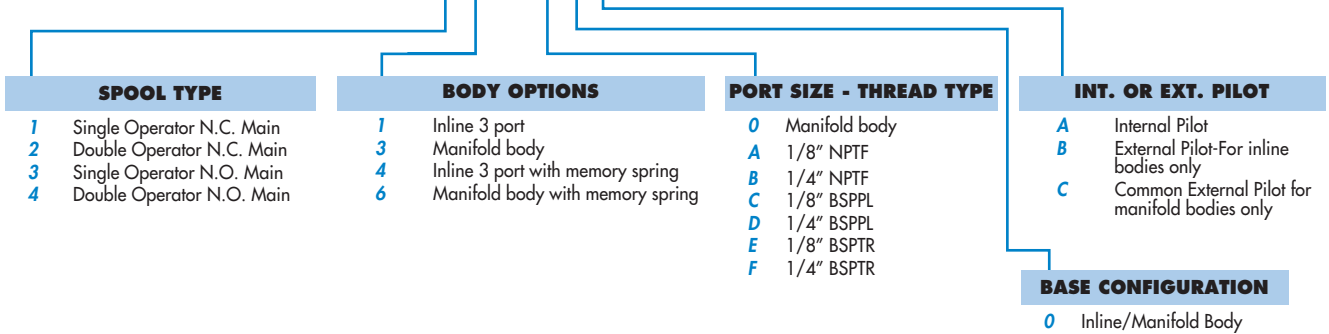

HOW TO ORDER

52A - XX - XXX - (XX - DXXX - XXX) SEE BELOW

4XXA - XXX - XX - DXXX - XXX

*Does not apply to 3 positions valves
**Accepts manifold body only

SOLENOID PILOT VALVE OPTIONS

XX - DXXX - XXX

*Use this lead wire length for plug-in connectors.