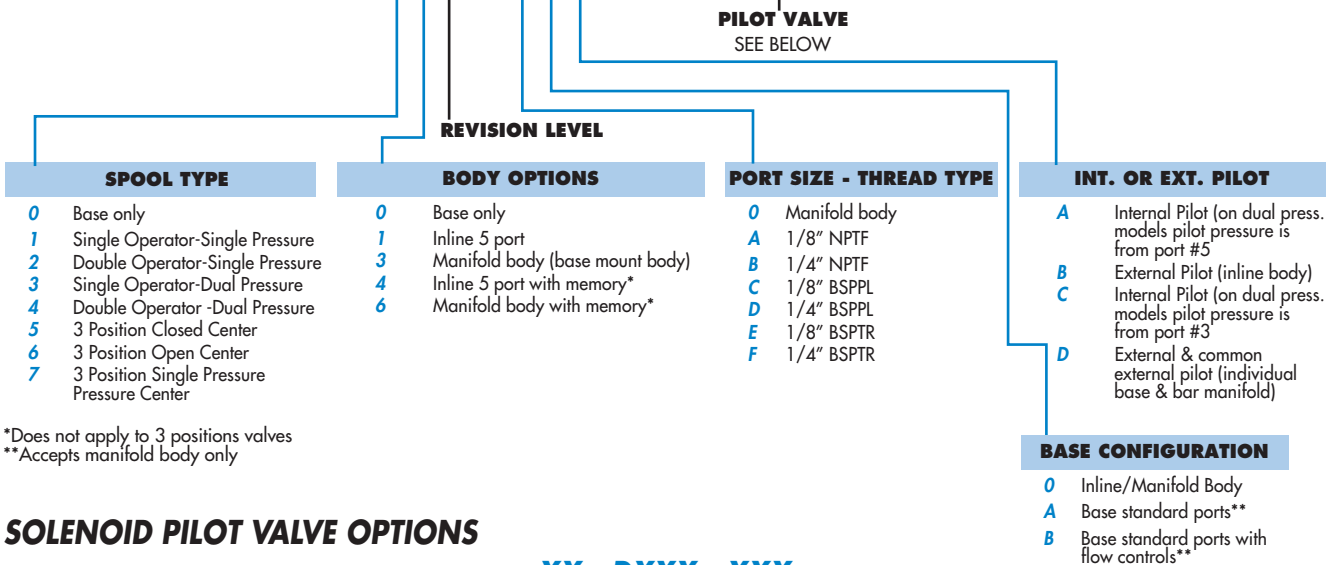

HOW TO ORDER

52A - XX - XXX - (XX - DXXX - XXX) SEE BELOW

4XXA - XXX - XX - DXXX - XXX

*Does not apply to 3 positions valves
**Accepts manifold body only

SOLENOID PILOT VALVE OPTIONS

XX - DXXX - XXX

*Use this lead wire length for plug-in connectors.