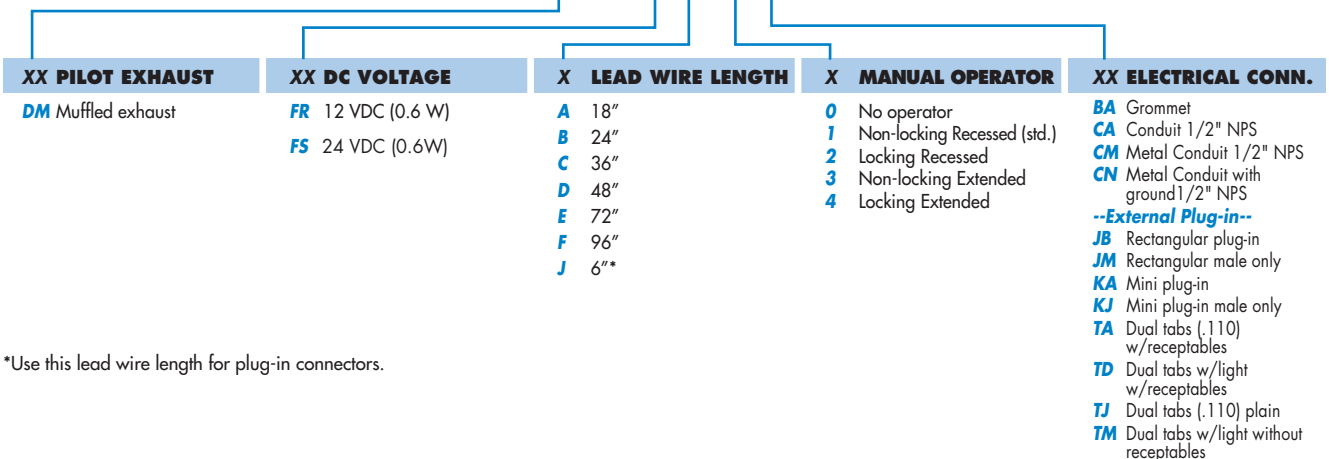

HOW TO ORDER

52A - XX - XXX - (XX - DXXX - XXX) SEE BELOW

4XXA - XXX - XX - DXXX - XXX

*Does not apply to 3 positions valves
**Accepts manifold body only

SOLENOID PILOT VALVE OPTIONS

XX - DXXX - XXX

*Use this lead wire length for plug-in connectors.