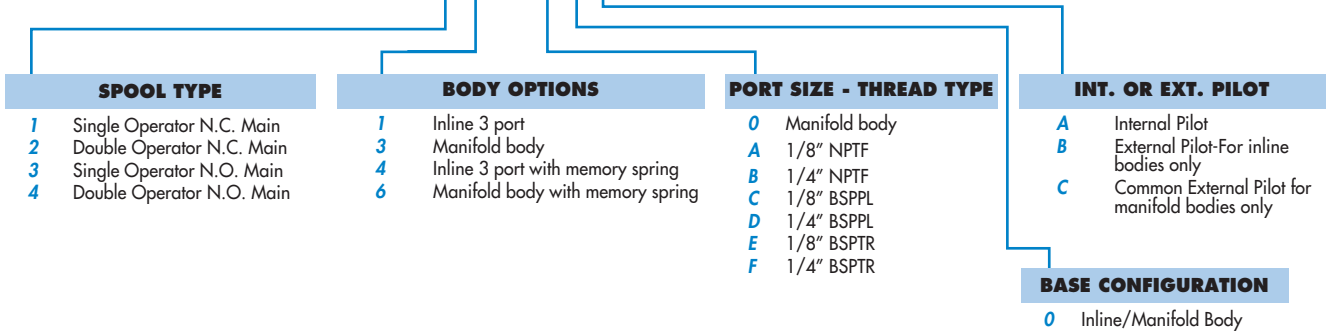

HOW TO ORDER

52A - XX - XXX - (XX - DXXX - XXX) SEE BELOW

4XXA - XXX - XX - DXXX - XXX

*Does not apply to 3 positions valves
**Accepts manifold body only

SOLENOID PILOT VALVE OPTIONS

XX - DXXX - XXX

*Use this lead wire length for plug-in connectors.